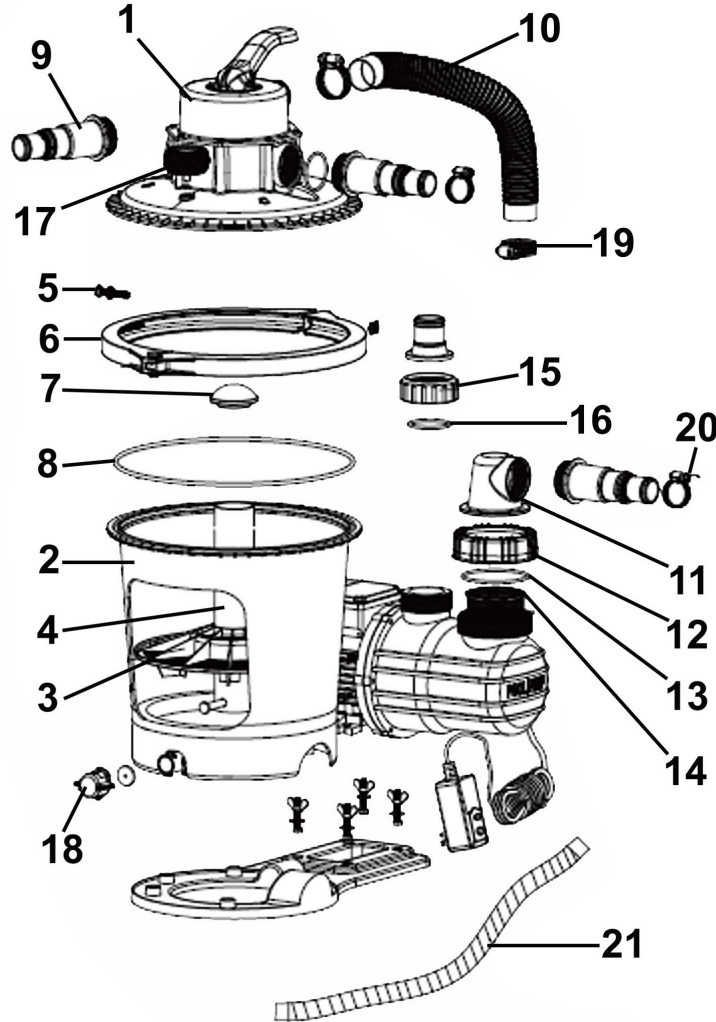

Parts Information:
**Dellonda 25ft Deluxe Steel Frame
 Swimming Pool, Rectangular with Step
 Ladder, Pool and Ground Covers and Filter
 Sand Pump**
Model No: DL151

| Item | Part No. | Description |
|------|----------|--------------------|
| 1 | DL10192 | Horizontal Beam A |
| 2 | DL10193 | Horizontal Beam B |
| 3 | DL10194 | Horizontal Beam C |
| 4 | DL10200 | Horizontal Beam A |
| 5 | DL10201 | Horizontal Beam B |
| 6 | DL10202 | Horizontal Beam C |
| 7 | DL10203 | L-Tube |
| 8 | DL10196 | U-Tube |
| 9 | DL10044 | Plastic Spring Pin |

| Item | Part No. | Description |
|------|----------|--------------------------|
| 10 | DL10045 | U-Tube Joint |
| 11 | DL10057 | Stopper |
| 12 | DL10204 | Drainage Valve Cover |
| 13 | DL10205 | Drainage Valve Connector |
| 14 | DL10206 | Pool Liner |
| -- | DL10198 | Filter Pump (See Page 2) |
| -- | DL10199 | Pool Ladder (Not Shown) |
| -- | DL10207 | Hose 1.5m (Not Shown) |

Filter Pump Parts

| Item | Part No. | Description |
|------|----------|---|
| 1 | DL10224 | Control Valve Assembly |
| 2 | DL10225 | Filter Body |
| 3 | DL10226 | Water Distributor |
| 4 | DL10227 | Injector (with one latch) |
| 5 | DL10228 | Nut & Bolt |
| 6 | DL10229 | Clamp (inc part 5) |
| 7 | DL10230 | Central Tube Cap |
| 8 | DL10231 | Upper Lid Seal |
| 9 | DL10232 | Transparent Connecting Tube (inc seals) |
| 10 | DL10233 | Connecting Tube 38mm |
| 11 | DL10234 | Water Inlet Connector |

| Item | Part No. | Description |
|------|----------|-----------------------------|
| 12 | DL10235 | Water Inlet Nut |
| 13 | DL10236 | Seal |
| 14 | DL10237 | Filter |
| 15 | DL10238 | Water Outlet Nut |
| 16 | DL10239 | Seal |
| 17 | DL10240 | Pressure Gauge |
| 18 | DL10241 | Drain Cap |
| 19 | DL10242 | Hose Clamp |
| 20 | DL10243 | Hose Clamp |
| 21 | DL10060 | Hose dia 3.2cm (All models) |