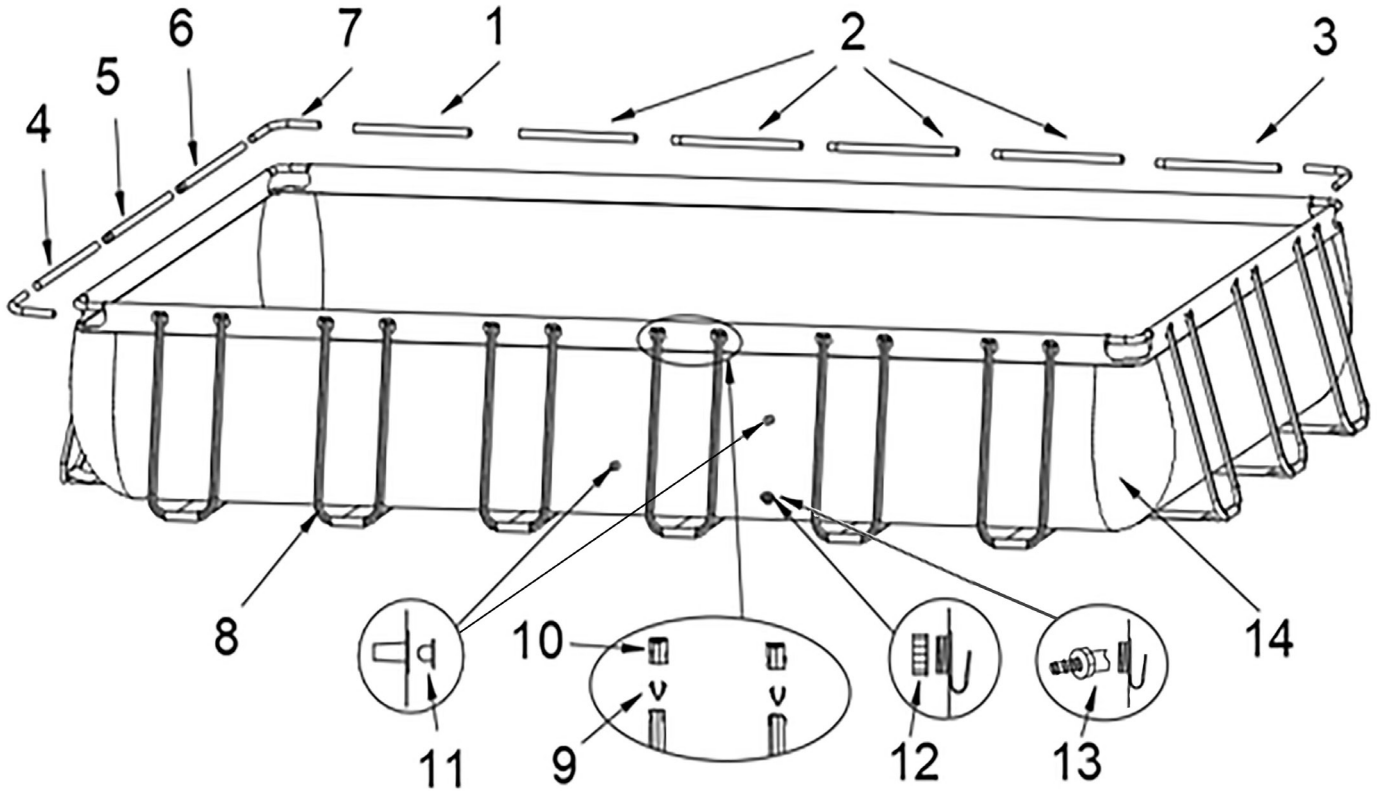

Parts Information:
**Dellonda 25ft Deluxe Steel Frame
 Swimming Pool, Rectangular with Step
 Ladder, Pool and Ground Covers and Filter
 Sand Pump**
Model No: DL151

| Item | Part No. | Description |
|------|----------|--------------------|
| 1 | DL10192 | Horizontal Beam A |
| 2 | DL10193 | Horizontal Beam B |
| 3 | DL10194 | Horizontal Beam C |
| 4 | DL10200 | Horizontal Beam A |
| 5 | DL10201 | Horizontal Beam B |
| 6 | DL10202 | Horizontal Beam C |
| 7 | DL10203 | L-Tube |
| 8 | DL10196 | U-Tube |
| 9 | DL10044 | Plastic Spring Pin |

| Item | Part No. | Description |
|------|----------|--------------------------|
| 10 | DL10045 | U-Tube Joint |
| 11 | DL10057 | Stopper |
| 12 | DL10204 | Drainage Valve Cover |
| 13 | DL10205 | Drainage Valve Connector |
| 14 | DL10206 | Pool Liner |
| -- | DL10198 | Filter Pump (See Page 2) |
| -- | DL10199 | Pool Ladder (Not Shown) |
| -- | DL10207 | Hose 1.5m (Not Shown) |

Filter Pump Parts

| Item | Part No. | Description |
|------|----------|---|
| 1 | DL10224 | Control Valve Assembly |
| 2 | DL10225 | Filter Body |
| 3 | DL10226 | Water Distributor |
| 4 | DL10227 | Injector (with one latch) |
| 5 | DL10228 | Nut & Bolt |
| 6 | DL10229 | Clamp (inc part 5) |
| 7 | DL10230 | Central Tube Cap |
| 8 | DL10231 | Upper Lid Seal |
| 9 | DL10232 | Transparent Connecting Tube (inc seals) |
| 10 | DL10233 | Connecting Tube 38mm |
| 11 | DL10234 | Water Inlet Connector |